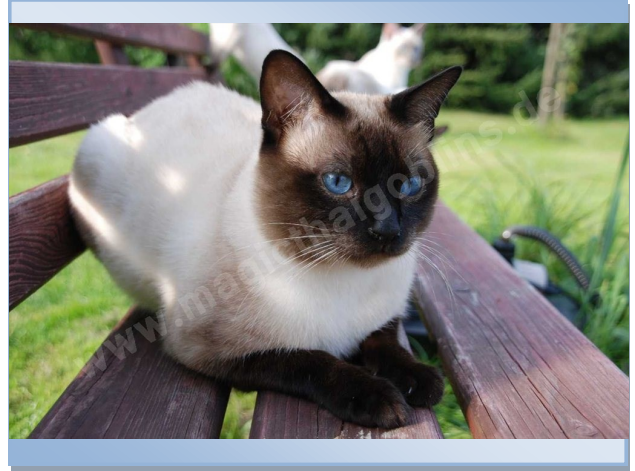

Titel: **WORLD CHAMPION**

Name: **MTG's Zeppelin**

Farbe: seal point

Mutter: INTERNAT. CHAMPION
MTG's Pepita

Vater: INTERNAT. CHAMPION
MTG's Kunibert

Titel: CHAMPION

Name: **MTG's Zyriak**

Farbe: red point

Mutter: INTERNAT. CHAMPION
Himalaya d. Zaffiro

Vater: WORLD CHAMPION
Leopold of MTG

Titel: **WORLD CHAMPION**

Name: **Bang Pa Ziyal**

Farbe: blue tortiepoint

Mutter: GR. EUROPE CHAMPION
MTG's Leonie

Vater: WORLD CHAMPION
Charming Blue Ronaldo

Titel: EUROPE CHAMPION

Name: **MTG's Zerafina**

Farbe: seal tortiepoint

Mutter: INTERNAT. CHAMPION
Himalaya d. Zaffiro

Vater: WORLD CHAMPION
Leopold of MTG

Titel: INTERNAT. CHAMPION
Name: **Zulayka of Magic Thai
Goblin's**
Farbe: blue point
Mutter: Tamar d. Thai d. Rama
Vater: WORLD CHAMPION
Roi Bizet d. Castl d. Urphee

Titel: CHAMPION
Name: **MTG's Zamiro**
Farbe: seal tabbypoint
Mutter: EUROPE CHAMPION
MTG's Arabella
Vater: INTERNAT. CHAMPION
MTG's Eston

Titel: INTERNAT. CHAMPION
Name: **MTG's Zion**
Farbe: seal point
Mutter: INTERNAT. CHAMPION
Snow Tiger's Cosima
Vater: WORLD CHAMPION
MTG's Woody Woodpacker